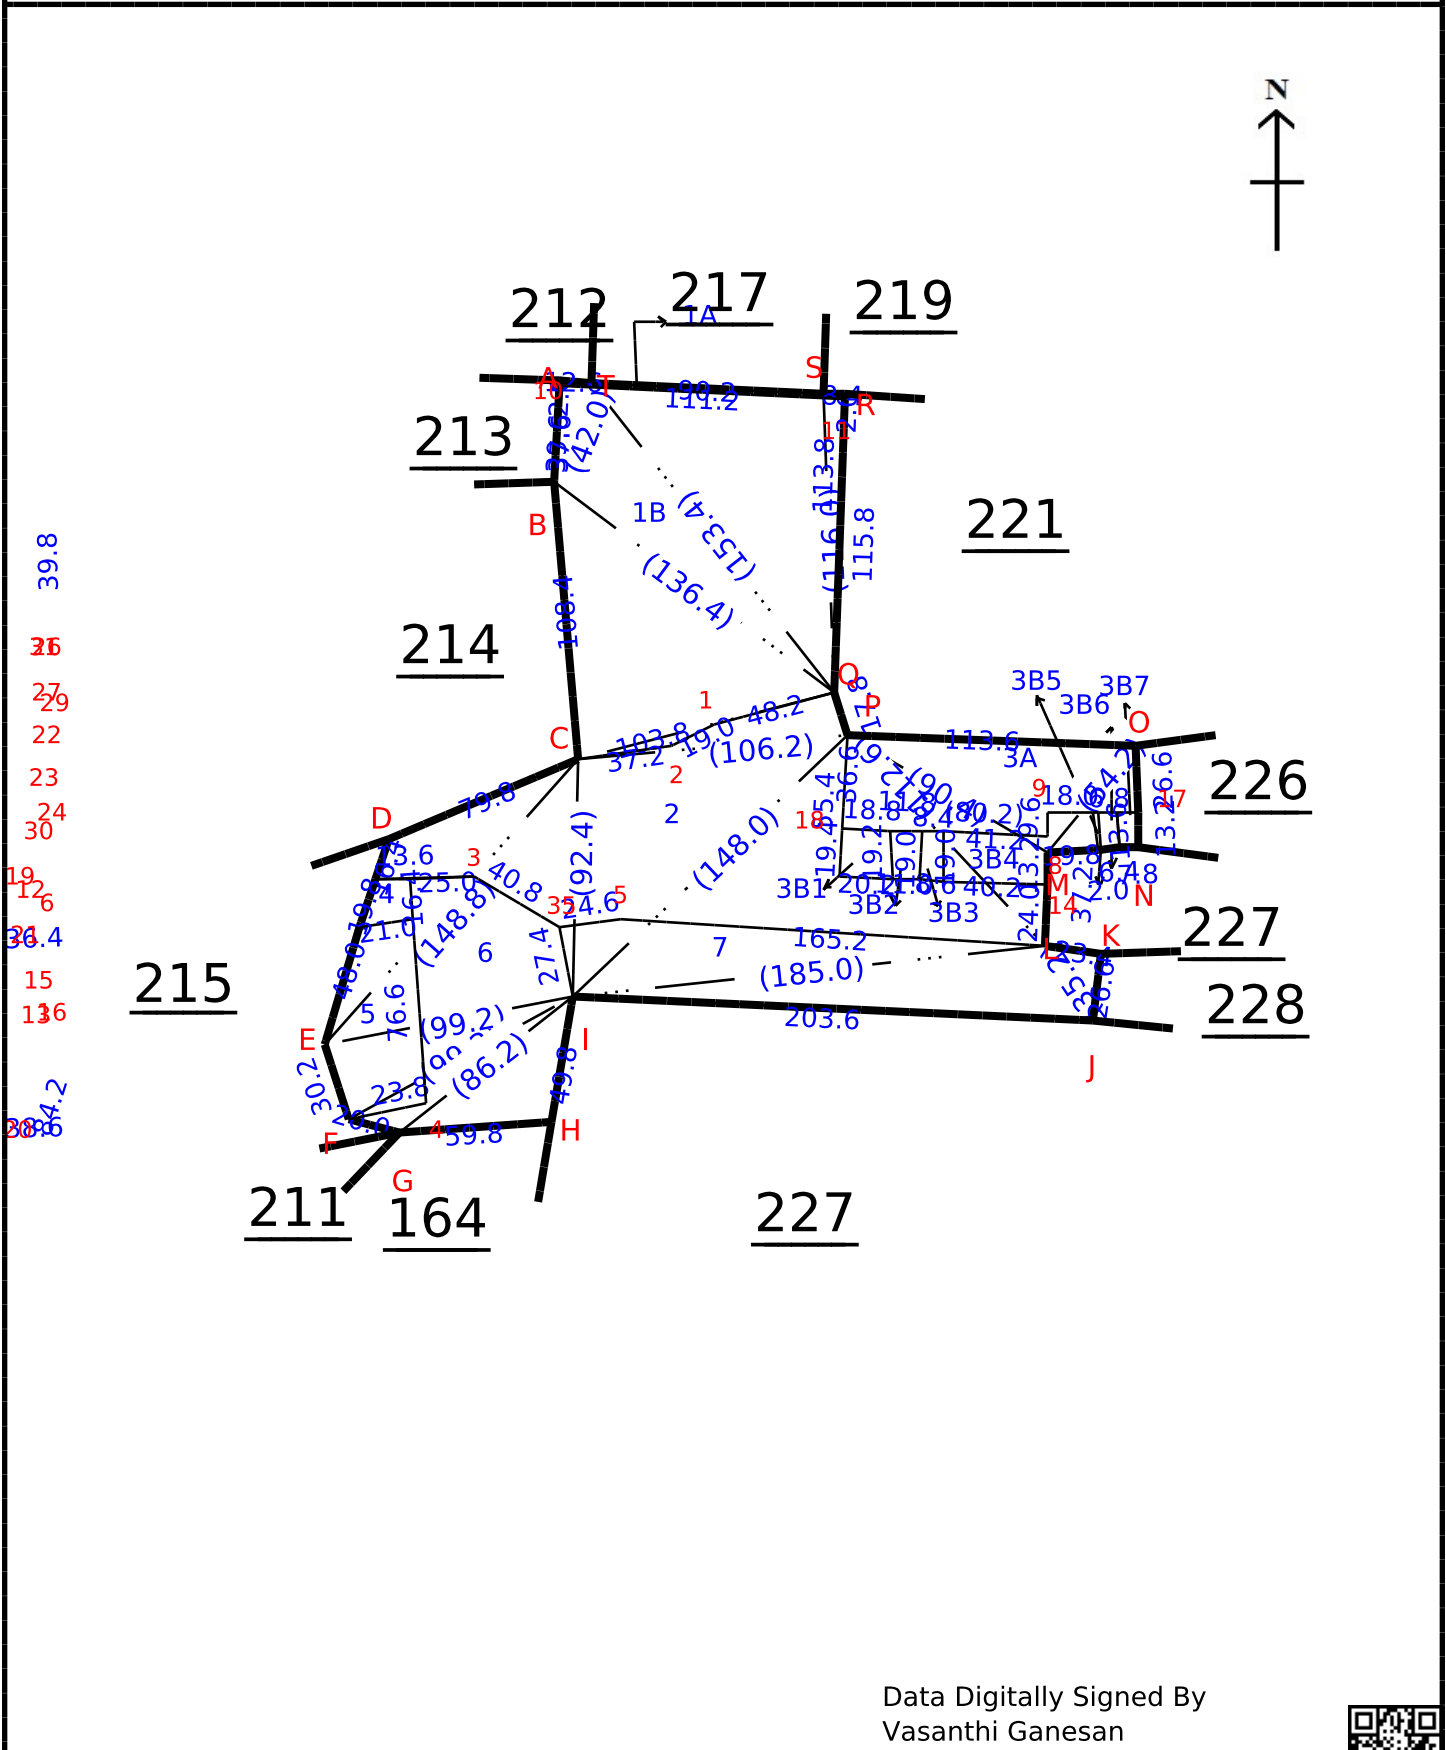

District : Ranipet

Taluk : Arcot

Village : Sembedu

[65]

Survey No : 216

Area : Hect 04 Ares 70.00

Scale : 1 : 2948

Date of Issue: 19-12-2023 22:18:22